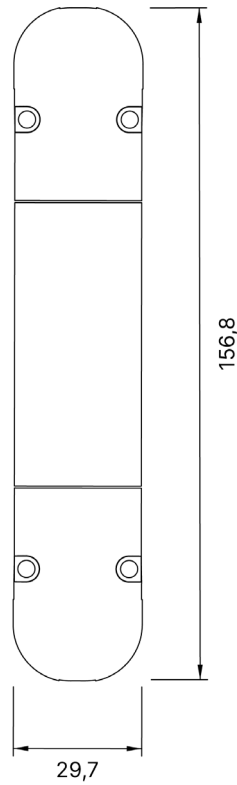

**Strain relief**

Art.Nr.: 00000026

practical, cable-friendly and provides a secure hold,  
 suitable for compact housing (for e.g. ceiling installation): 120mmx30mmx22mm  
 Set of 4 parts + 4 screws

Housing cover

part for adjusting the clamping range