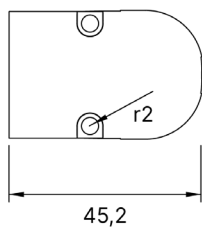

**Strain relief**

Art.Nr.: 00000026

practical, cable-friendly and provides a secure hold,  
 suitable for compact housing (for e.g. ceiling installation): 120mmx30mmx22mm  
 Set of 4 parts + 4 screws

Housing cover

part for adjusting the clamping range