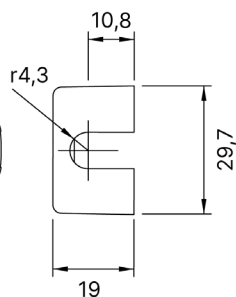

**Strain relief**

Art.Nr.: 00000026

practical, cable-friendly and provides a secure hold,  
 suitable for compact housing (for e.g. ceiling installation): 120mmx30mmx22mm  
 Set of 4 parts + 4 screws

Housing cover

part for adjusting the clamping range