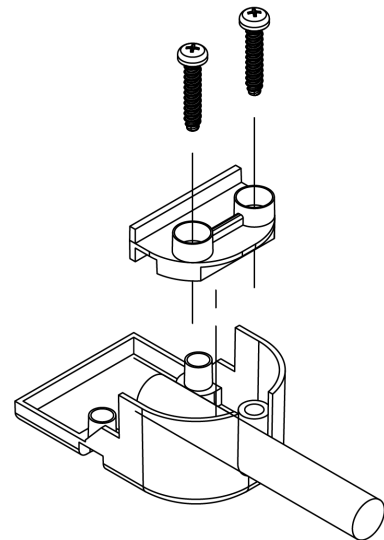

**Strain relief**

Art.Nr.: 00000026

practical, cable-friendly and provides a secure hold,  
 suitable for compact housing (for e.g. ceiling installation): 120mmx30mmx22mm  
 Set of 4 parts + 4 screws

Housing cover

part for adjusting the clamping range