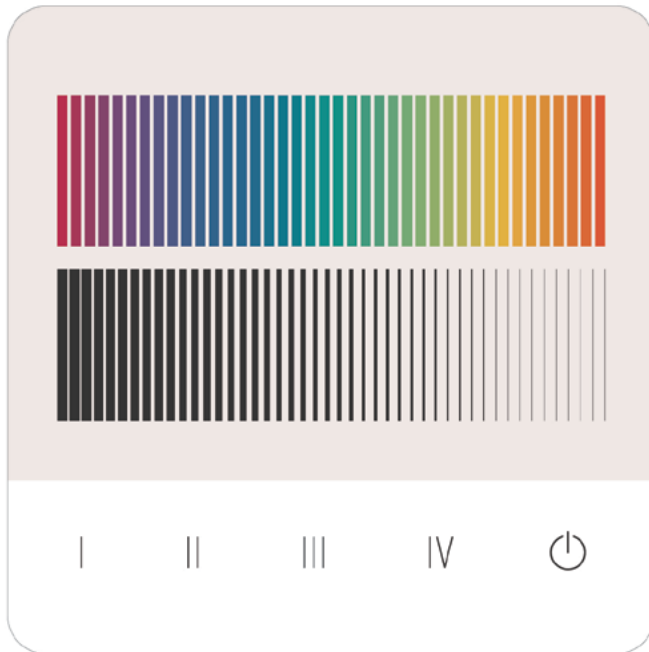

Function:

4 groups, dimmed separately with arrow key

Menu bar below:

4 scenes
ON / Off

Tunable White

Art. Nr.: G03A

Function:
1 brightness slider
1 tunable white slider

Menu bar below:
4 scenes
ON / Off

Art. Nr.: G04A

Function:
4 group selection buttons
1 brightness slider
1 tunable white slider

Menu bar below:
4 scenes
ON / Off

Art. Nr.: G05A

Function:
4 groups, dimmed separately with arrow key

1 tunable white slider
Menu bar below:
4 scenes
ON / Off

RGB

Art. Nr.: G06A

Function:
1 brightness slider
1 RGB slider

Menu bar below:
4 scenes
ON / Off

Art. Nr.: G07A

Function:
4 group selection buttons
1 brightness slider
1 RGB slider

Menu bar below:
4 scenes
ON / Off