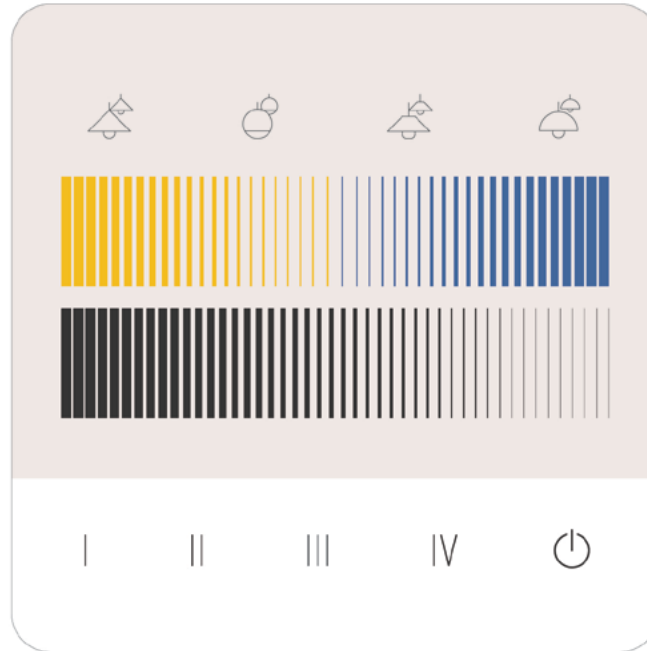

DALI-2 TOUCHPANEL LAYOUTS

Dimming & Scenes

Art. Nr.: G01A

Function:

1 brightness slider
Arrow keys for fine adjustment

Menu bar below:

4 scenes
ON / Off

Art. Nr.: G02A

Function:

4 groups, dimmed separately with arrow key

Menu bar below:

4 scenes
ON / Off

Tunable White

Art. Nr.: G03A

Function:
1 brightness slider
1 tunable white slider

Menu bar below:
4 scenes
ON / Off

Art. Nr.: G04A

Function:
4 group selection buttons
1 brightness slider
1 tunable white slider

Menu bar below:
4 scenes
ON / Off

Art. Nr.: G05A

Function:
4 groups, dimmed separately with arrow key

1 tunable white slider
Menu bar below:
4 scenes
ON / Off

RGB

Art. Nr.: G06A

Function:
1 brightness slider
1 RGB slider

Menu bar below:
4 scenes
ON / Off

Art. Nr.: G07A

Function:
4 group selection buttons
1 brightness slider
1 RGB slider

Menu bar below:
4 scenes
ON / Off