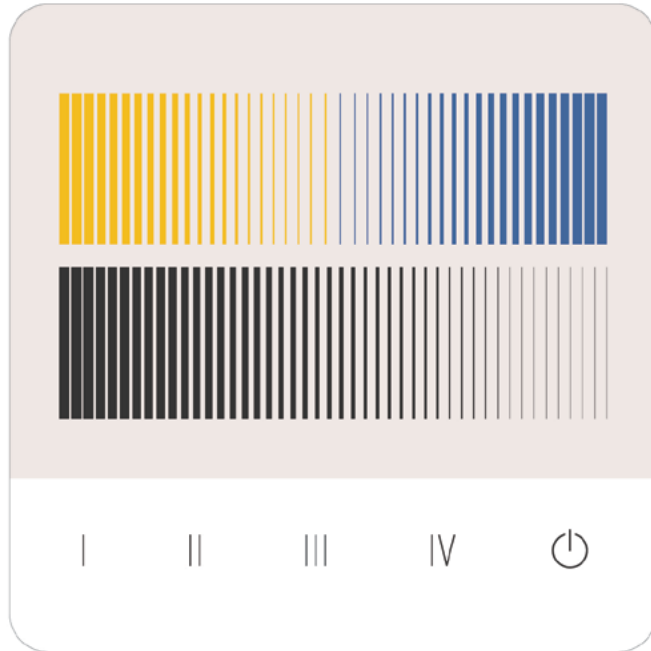

DALI-2 TOUCHPANEL LAYOUTS

Dimming & Scenes

Art. Nr.: G01A

Function:

1 brightness slider
Arrow keys for fine adjustment

Menu bar below:

4 scenes
ON / Off

Art. Nr.: G02A

Function:

4 groups, dimmed separately with arrow key

Menu bar below:

4 scenes
ON / Off

Tunable White

Art. Nr.: G03A

Function:
1 brightness slider
1 tunable white slider

Menu bar below:
4 scenes
ON / Off

Art. Nr.: G04A

Function:
4 group selection buttons
1 brightness slider
1 tunable white slider

Menu bar below:
4 scenes
ON / Off

Art. Nr.: G05A

Function:
4 groups, dimmed separately with arrow key

1 tunable white slider
Menu bar below:
4 scenes
ON / Off