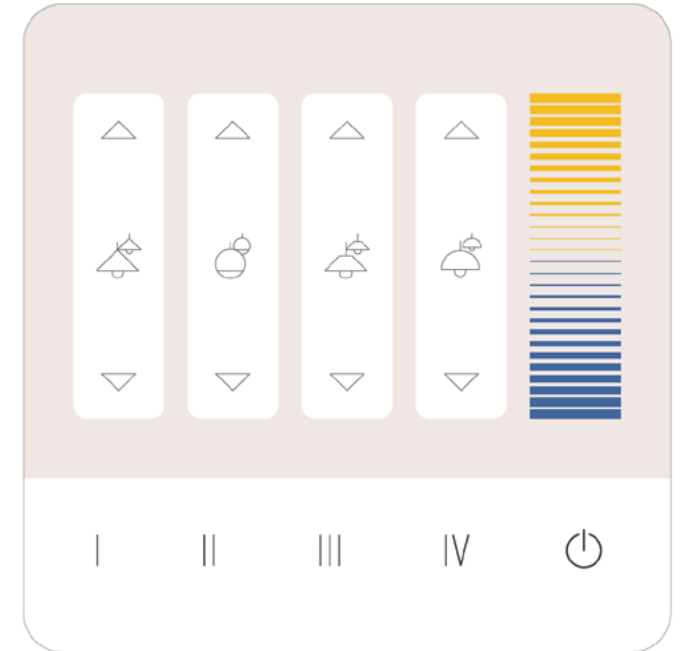

DALI-2 TOUCHPANEL LAYOUTS

Dimming & Scenes

Art. Nr.: G01A

Function:

1 brightness slider
Arrow keys for fine adjustment

Menu bar below:

4 scenes
ON / Off

Art. Nr.: G02A

Function:

4 groups, dimmed separately with arrow key

Menu bar below:

4 scenes
ON / Off

Tunable White

Art. Nr.: G03A

Function:
1 brightness slider
1 tunable white slider

Menu bar below:
4 scenes
ON / Off

Art. Nr.: G04A

Function:
4 group selection buttons
1 brightness slider
1 tunable white slider

Menu bar below:
4 scenes
ON / Off

Art. Nr.: G05A

Function:
4 groups, dimmed separately with arrow key

1 tunable white slider
Menu bar below:
4 scenes
ON / Off

RGB

Art. Nr.: G06A

Function:
1 brightness slider
1 RGB slider

Menu bar below:
4 scenes
ON / Off

Art. Nr.: G07A

Function:
4 group selection buttons
1 brightness slider
1 RGB slider

Menu bar below:
4 scenes
ON / Off