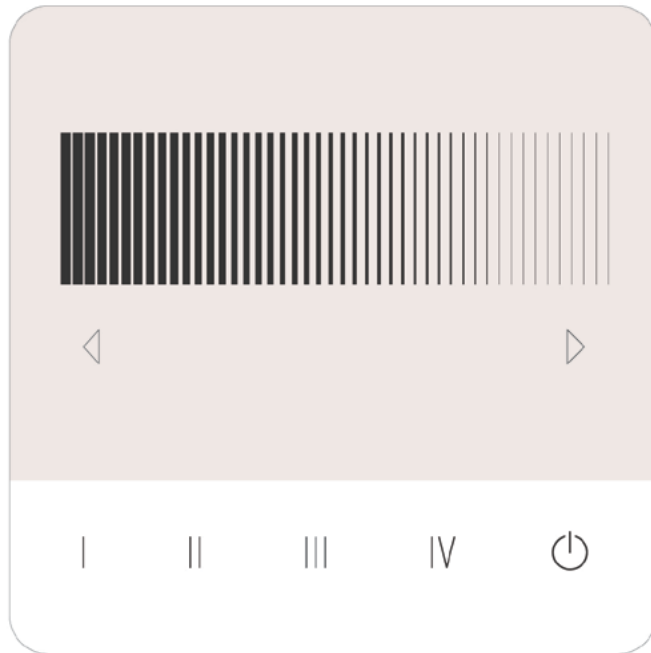

DALI-2 TOUCHPANEL LAYOUTS

Dimming & Scenes

Art. Nr.: G01A

Function:

1 brightness slider
Arrow keys for fine adjustment

Menu bar below:

4 scenes
ON / Off

Art. Nr.: G02A

Function:

4 groups, dimmed separately with arrow key

Menu bar below:

4 scenes
ON / Off

Tunable White

Art. Nr.: G03A

Function:
1 brightness slider
1 tunable white slider

Menu bar below:
4 scenes
ON / Off

Art. Nr.: G04A

Function:
4 group selection buttons
1 brightness slider
1 tunable white slider

Menu bar below:
4 scenes
ON / Off

Art. Nr.: G05A

Function:
4 groups, dimmed separately with arrow key

1 tunable white slider
Menu bar below:
4 scenes
ON / Off