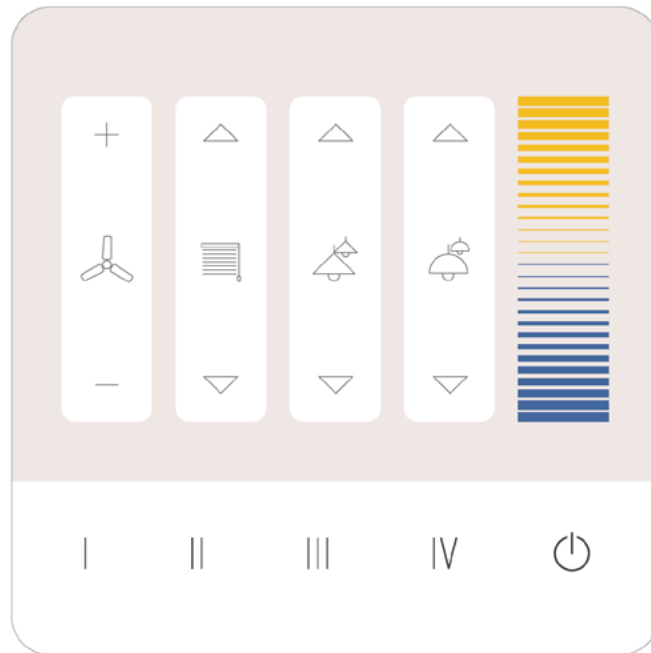

Function:

4 groups, dimmed separately with arrow key

Menu bar below:

4 scenes
ON / Off

Tunable White

Art. Nr.: G03A

Function:
1 brightness slider
1 tunable white slider

Menu bar below:
4 scenes
ON / Off

Art. Nr.: G04A

Function:
4 group selection buttons
1 brightness slider
1 tunable white slider

Menu bar below:
4 scenes
ON / Off

Art. Nr.: G05A

Function:
4 groups, dimmed separately with arrow key

1 tunable white slider
Menu bar below:
4 scenes
ON / Off

RGB

Art. Nr.: G06A

Function:
1 brightness slider
1 RGB slider

Menu bar below:
4 scenes
ON / Off

Art. Nr.: G07A

Function:
4 group selection buttons
1 brightness slider
1 RGB slider

Menu bar below:
4 scenes
ON / Off

Multipurpose

Art. Nr.: G08A

Function:

Fan, blind, 2 groups: dimmed separately
with arrow keys
1 tunable white slider

Menu bar below:

4 scenes
ON / Off

RGBW

Art. Nr.: G09A