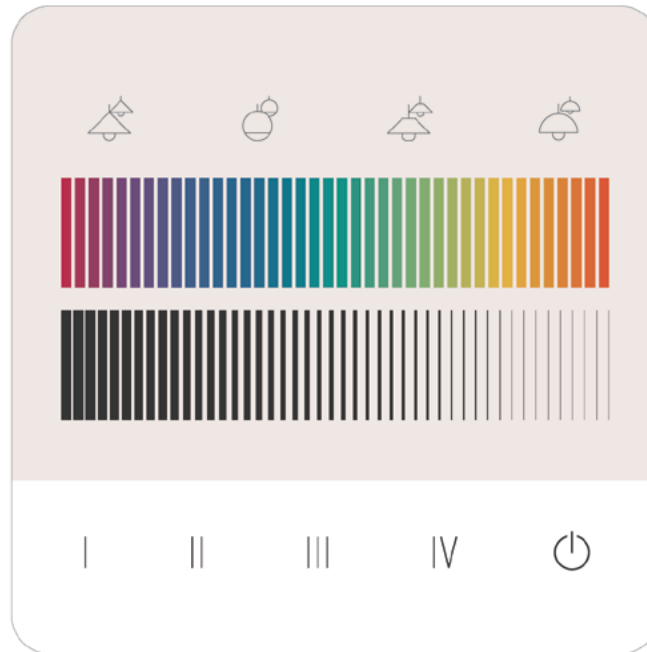

Function:

4 groups, dimmed separately with arrow key

Menu bar below:

4 scenes
ON / Off

Tunable White

Art. Nr.: G03A

Function:
1 brightness slider
1 tunable white slider

Menu bar below:
4 scenes
ON / Off

Art. Nr.: G04A

Function:
4 group selection buttons
1 brightness slider
1 tunable white slider

Menu bar below:
4 scenes
ON / Off

Art. Nr.: G05A

Function:
4 groups, dimmed separately with arrow key

1 tunable white slider
Menu bar below:
4 scenes
ON / Off

RGB

Art. Nr.: G06A

Function:
1 brightness slider
1 RGB slider

Menu bar below:
4 scenes
ON / Off

Art. Nr.: G07A

Function:
4 group selection buttons
1 brightness slider
1 RGB slider

Menu bar below:
4 scenes
ON / Off